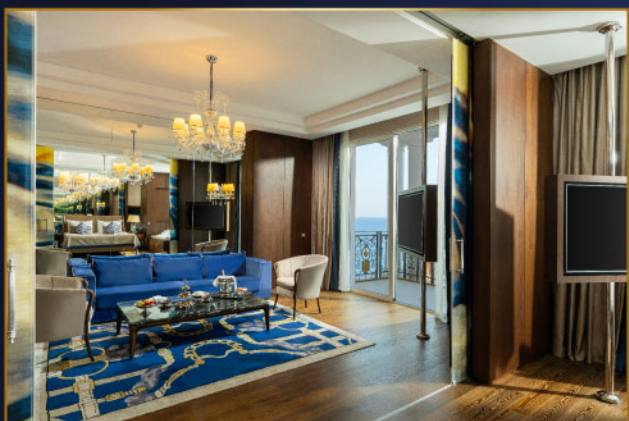

ROOM TYPE	LOCATION	VIEW	MAXIMUM CAPACITY	ROOM SIZE
Grand Suite Sea View	Annex & Main Building	Sea	2 adults + 2 children	80 m²
FEATURES				TOTAL
Sea view, bedroom with French bed, 1 large living room, fold-out sofa, 2 showers and one sea-view jacuzzi in the bedroom, French balcony or balcony.				14