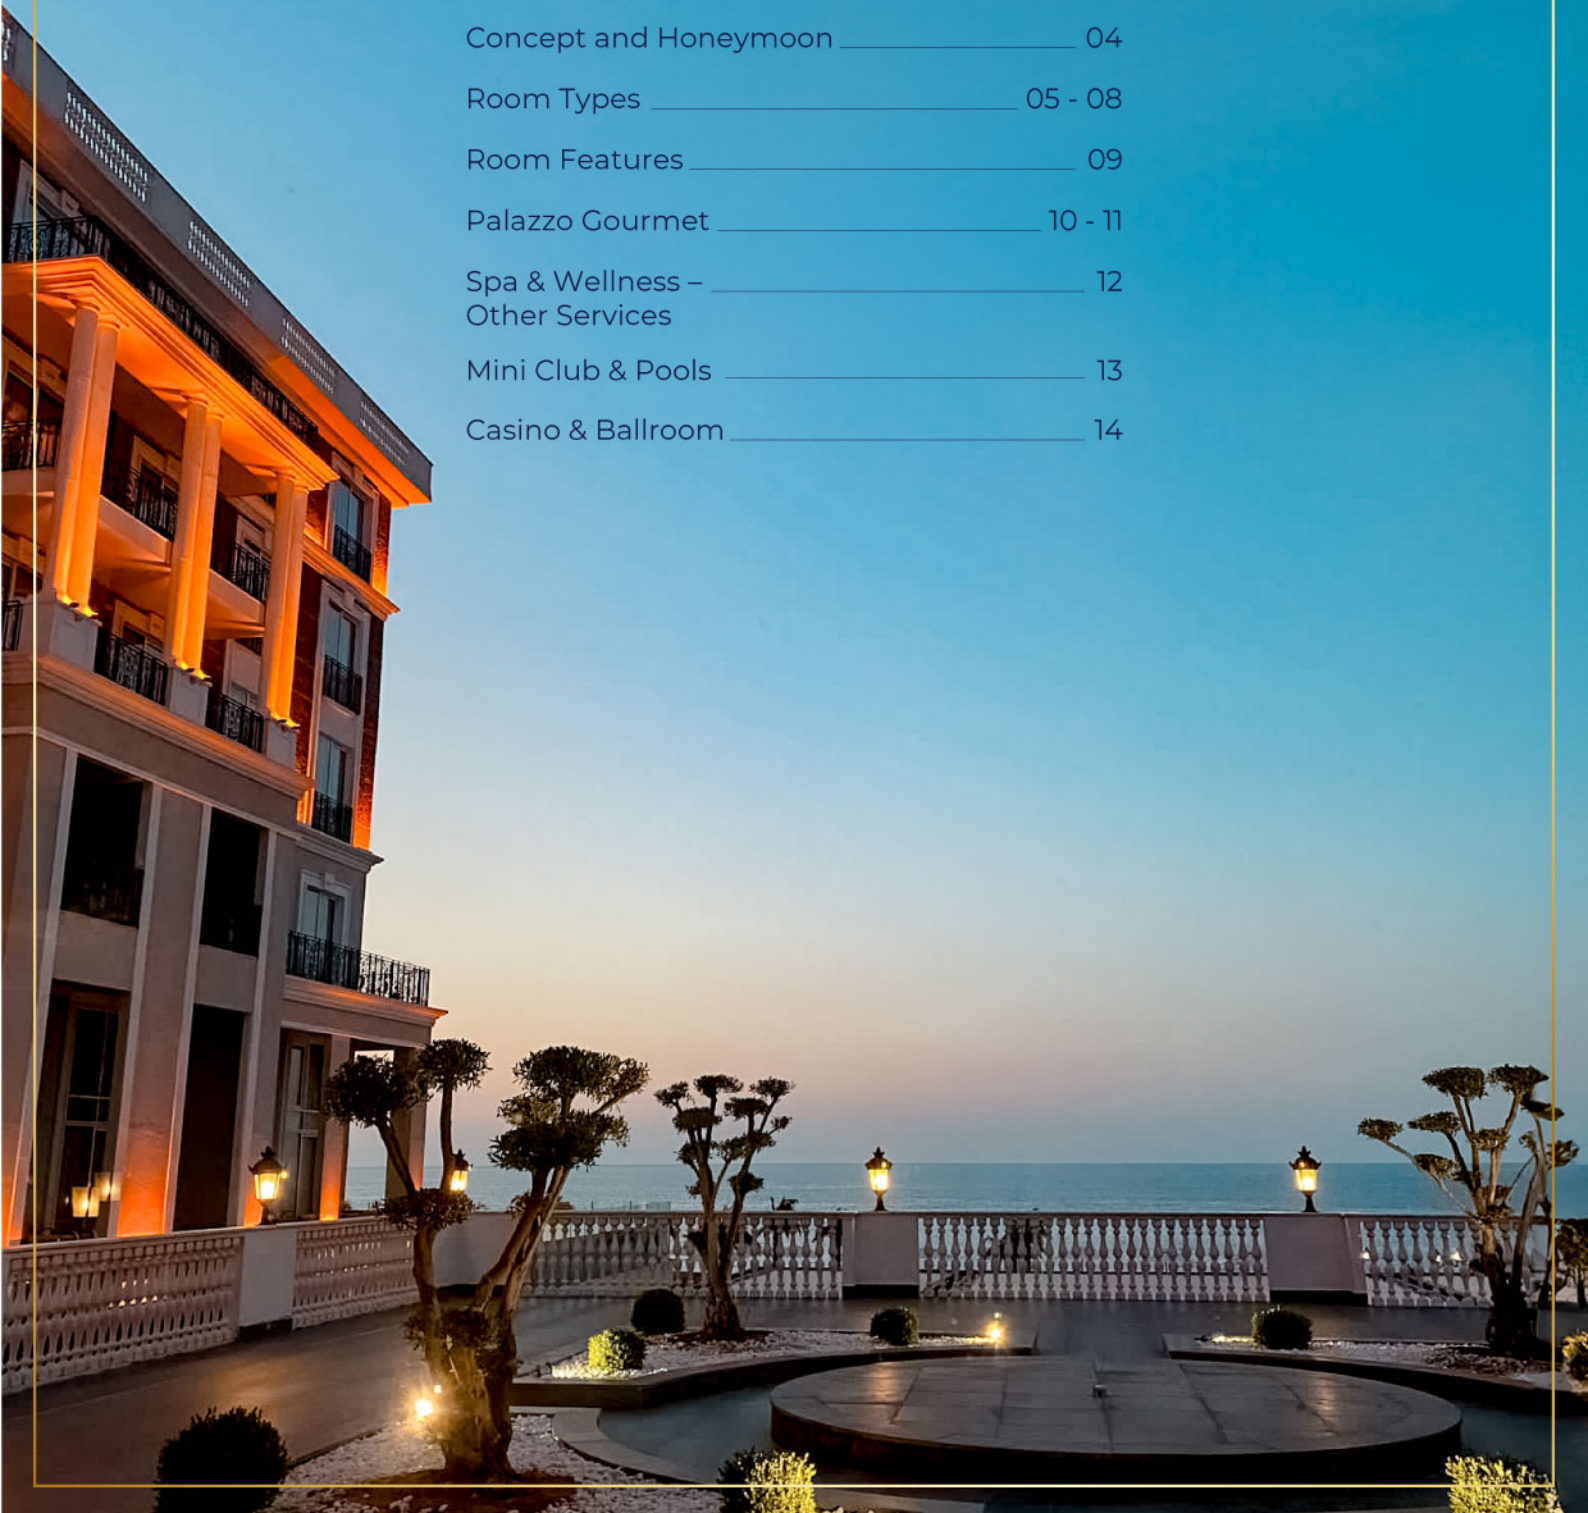

KAYA PALAZZO

RESORT & CASINO
KYRENIA

Table of Contents

General Information	03
Concept and Honeymoon	04
Room Types	05 - 08
Room Features	09
Palazzo Gourmet	10 - 11
Spa & Wellness – Other Services	12
Mini Club & Pools	13
Casino & Ballroom	14