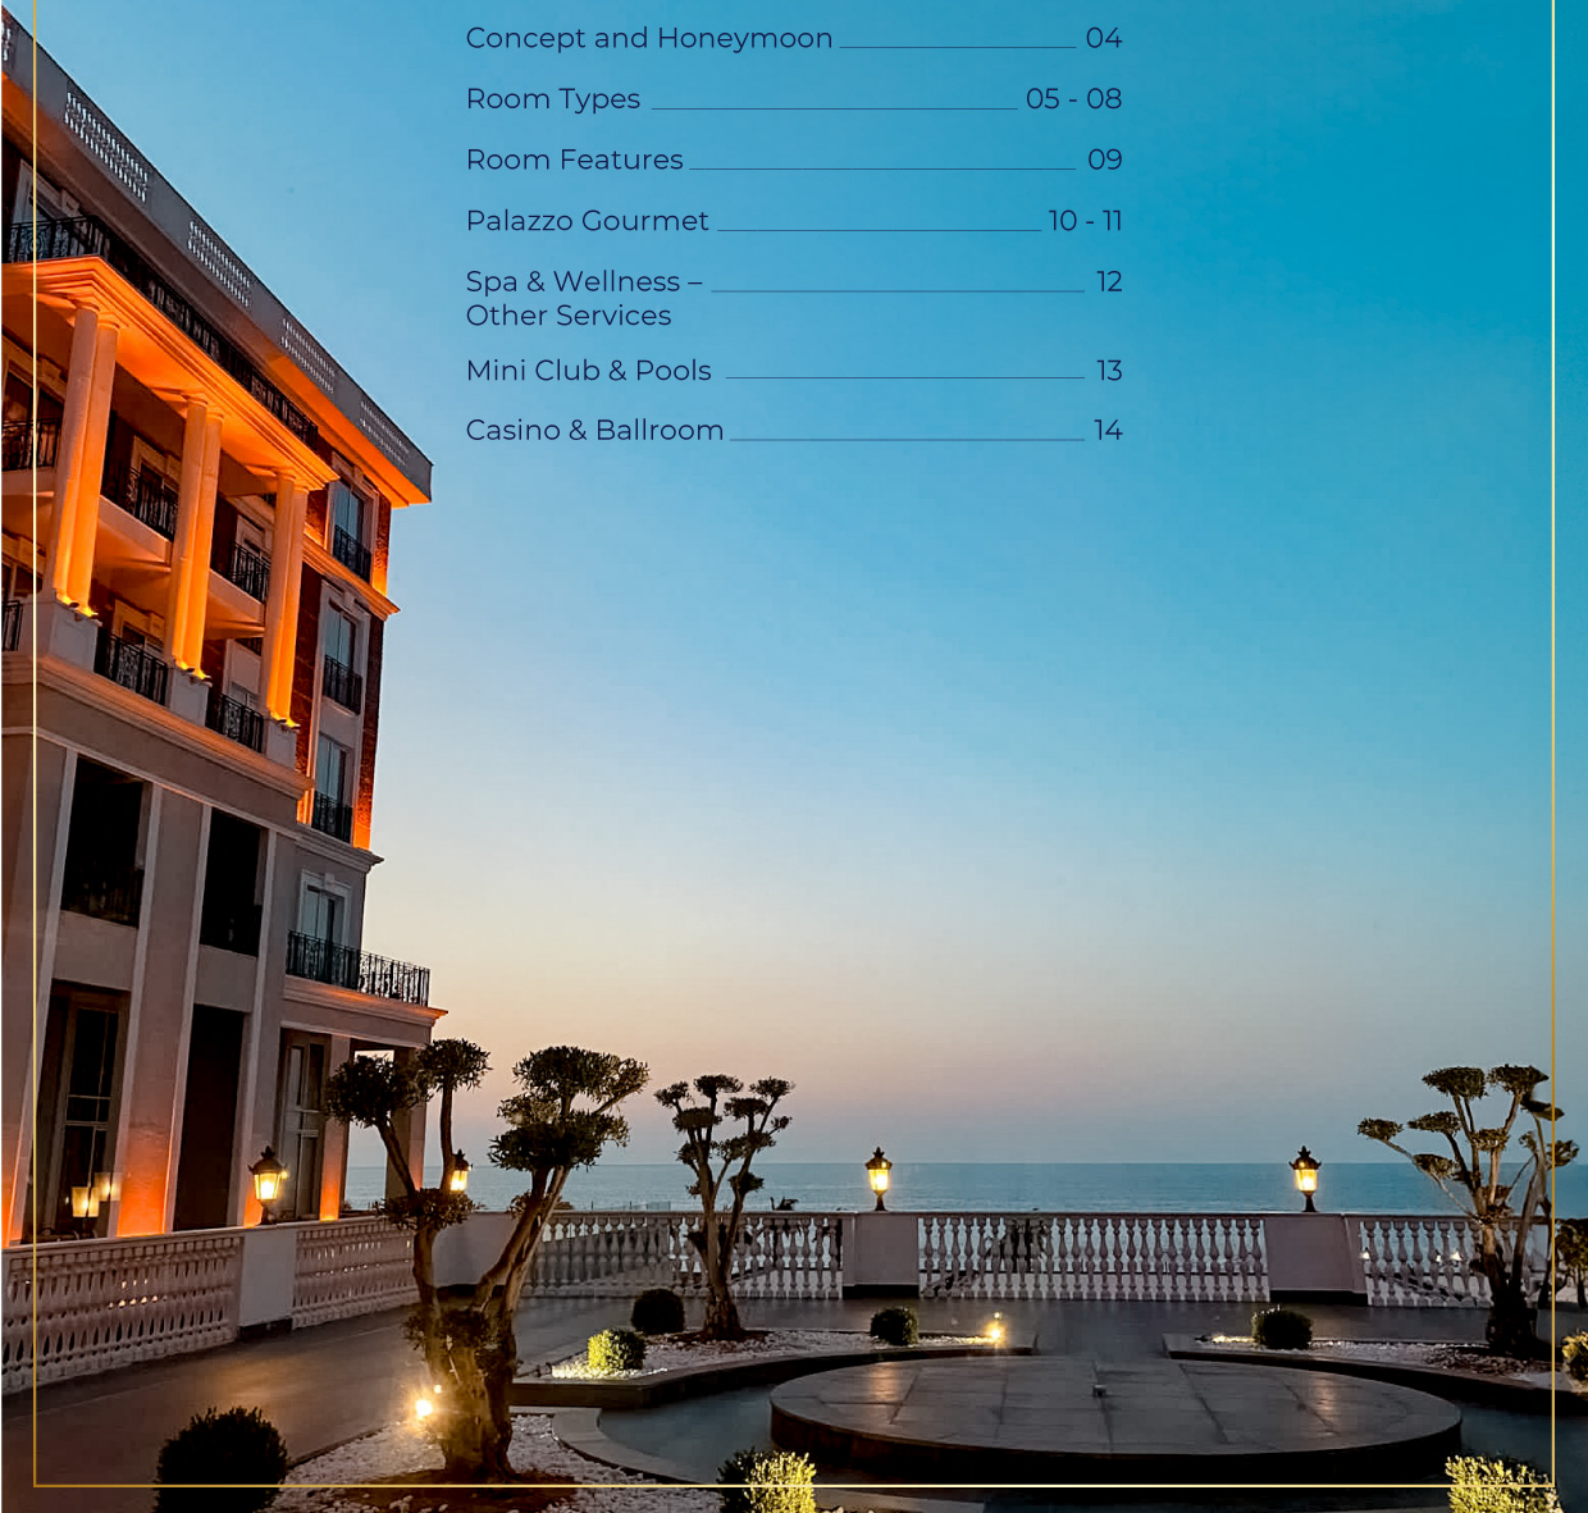

KAYA PALAZZO

RESORT & CASINO
KYRENIA

Table of Contents

General Information	03
Concept and Honeymoon	04
Room Types	05 - 08
Room Features	09
Palazzo Gourmet	10 - 11
Spa & Wellness – Other Services	12
Mini Club & Pools	13
Casino & Ballroom	14