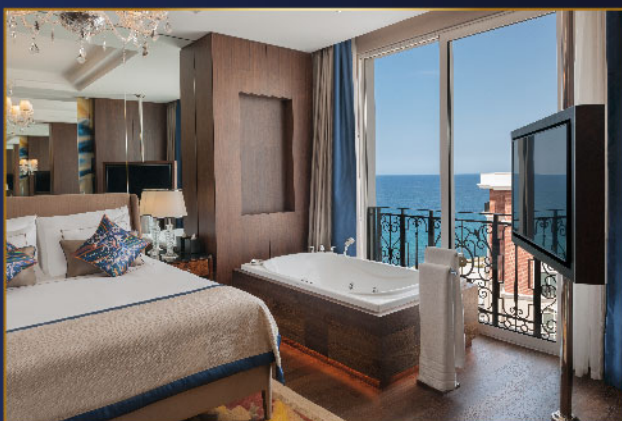

ROOM TYPE	LOCATION	VIEW	MAXIMUM CAPACITY	ROOM SIZE
Grand Suite Sea View	Annex & Main Building	Sea	2 adults + 2 children	80 m²
FEATURES				TOTAL
Sea view, bedroom with French bed, 1 large living room, fold-out sofa, 2 showers and one sea-view jacuzzi in the bedroom, French balcony or balcony.				14