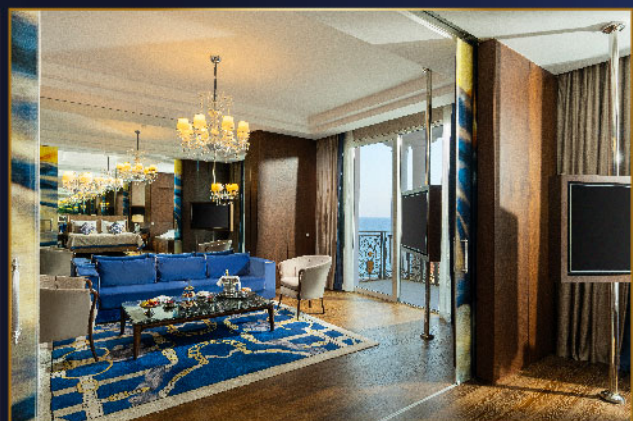

ROOM TYPE	LOCATION	VIEW	MAXIMUM CAPACITY	ROOM SIZE
Grand Suite Sea View	Annex & Main Building	Sea	2 adults + 2 children	80 m²
FEATURES				TOTAL
Sea view, bedroom with French bed, 1 large living room, fold-out sofa, 2 showers and one sea-view jacuzzi in the bedroom, French balcony or balcony.				14